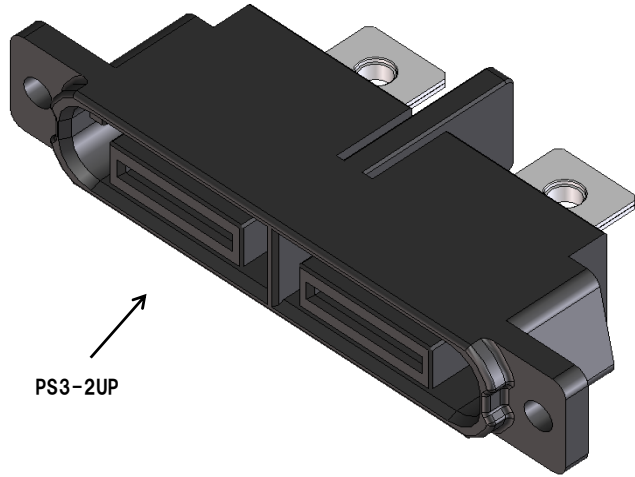

PS3 Series Power Type Product Configuration

Male Side	
Part Number	CL No.
PS3-2UP	CL236-1042-2

Female Side	
Part Number	CL No.
PS3-2US	CL236-1041-0

PS3 Series Signal Hybrid Type Product Configuration

Male Side	
Part Number	CL No.
PS3-2UP/12P/16P	CL236-1044-8
GT8E-16DS-HU	CL758-0064-8
GT8E-12DS-HU	CL758-0051-6
GT8E-2022SCF (01)	CL758-0033-4-01

Female Side	
Part Number	CL No.
PS3-2US/12S/16S	CL236-1043-5
GT8E-16DS-HU	CL758-0064-8
GT8E-12DS-HU	CL758-0051-6
GT8E-2022SCF (01)	CL758-0033-4-01