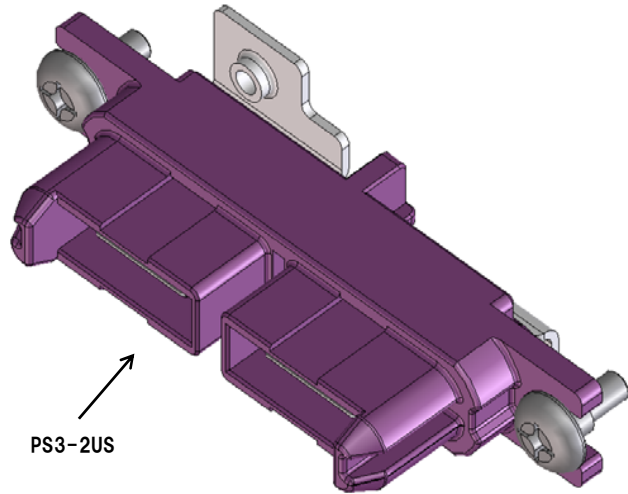

PS3 Series Power Type Product Configuration

Male Side	
Part Number	CL No.
PS3-2UP	CL236-1042-2

Female Side	
Part Number	CL No.
PS3-2US	CL236-1041-0

PS3 Series Signal Hybrid Type Product Configuration

Male Side	
Part Number	CL No.
PS3-2UP/12P/16P	CL236-1044-8
GT8E-16DS-HU	CL758-0064-8
GT8E-12DS-HU	CL758-0051-6
GT8E-2022SCF (01)	CL758-0033-4-01

Female Side	
Part Number	CL No.
PS3-2US/12S/16S	CL236-1043-5
GT8E-16DS-HU	CL758-0064-8
GT8E-12DS-HU	CL758-0051-6
GT8E-2022SCF (01)	CL758-0033-4-01